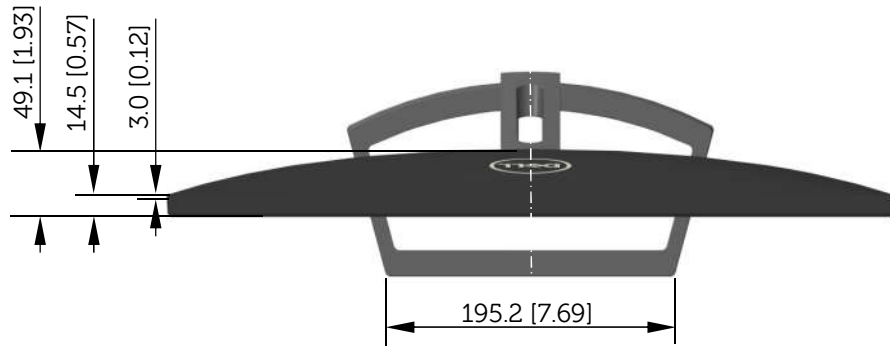

S2218H / S2218M Outline Dimension

Unit: mm (inch)
 Dimension: Nominal
 Scale: Not to scale

Back view of Monitor without stand

S2318H / S2318HX / S2318HN / S2318NX / S2318M Outline Dimension

Unit: mm (inch)
 Dimension: Nominal
 Scale: Not to scale

Back view of Monitor without stand