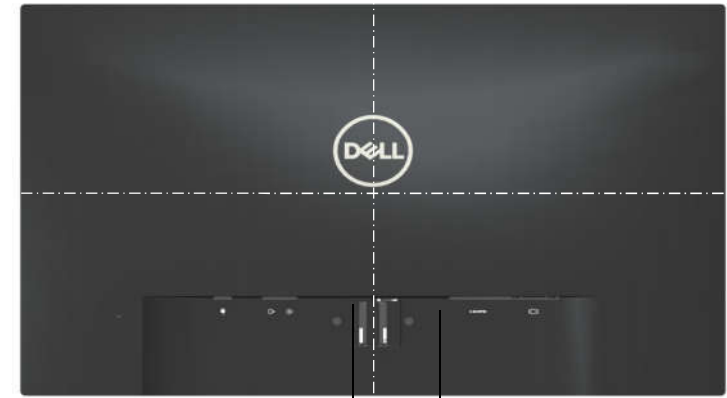

S2218H / S2218M Outline Dimension

Unit: mm (inch)
 Dimension: Nominal
 Scale: Not to scale

Back view of Monitor without stand

S2318H / S2318HX / S2318HN / S2318NX / S2318M Outline Dimension

Unit: mm (inch)
 Dimension: Nominal
 Scale: Not to scale

Back view of Monitor without stand